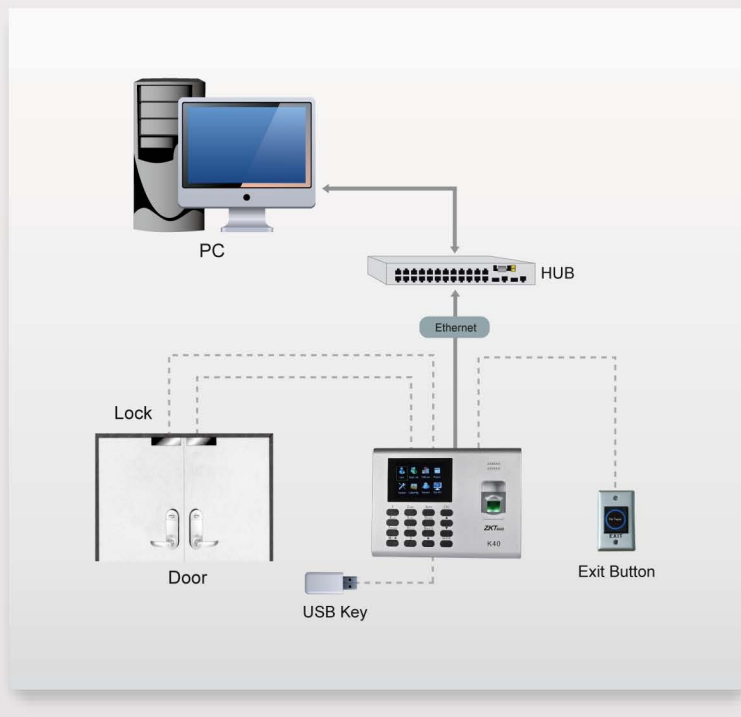

You can use Excel; you can be an excellent workforce management manager!

K40 SSR Fingerprint Time Attendance Terminal

Introduction

K40 is a 2.8-inch TFT screen Time Attendance & Simple Access Control Terminal. It has interfaces for third party electric lock and exit button. TCP/IP and USB Host make data management extremely easy. Most importantly, the built-in backup battery can eliminate the trouble of power-failure. With elegant appearance and reliable quality, you can get the best from it.

Features:

- TCP/IP, USB -host
- Built-in battery
- Simple access control or external bell
- Multi languages
- SSR report in excel forms

Configuration:

Specifications:

Fingerprint Capacity	1000 (2000 without SSR)
ID Card Capacity	1000 (Optional)
Record Capacity	80,000
Display	2.8-inch TFT Screen
Communication	TCP/IP, USB Host
Standard Functions	Work Code, SMS, DST, Self-Service Query, Automatic Status Switch, Scheduled-bell, T9 Input, 9 Digit User ID, Built-in Battery, Simple Access Control or External Bell
Optional Functions	ID/Mifare
Software	ZKTime5.0
Power Supply	DC 12V 1.5A
Verification Speed	≤0.5 Sec.
Operating Temp.	0°C - 45°C
Operating Humidity	20%-80%
Dimension	184*136*37.6(Length*Width*Thickness)